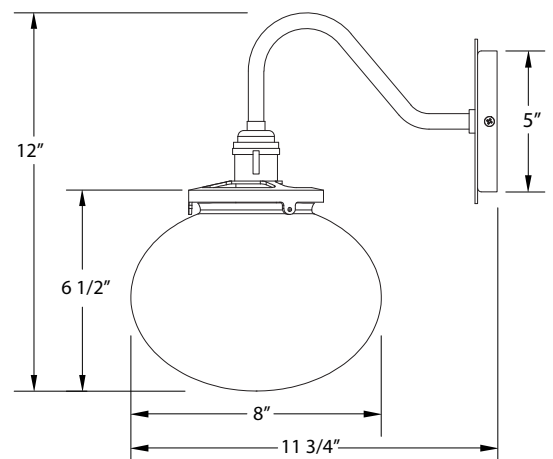

Shipping:

At Montclair Light Works we proudly manufacture, assemble, and ship your lamp within 7-13 business days from our factory in Montclair CA.