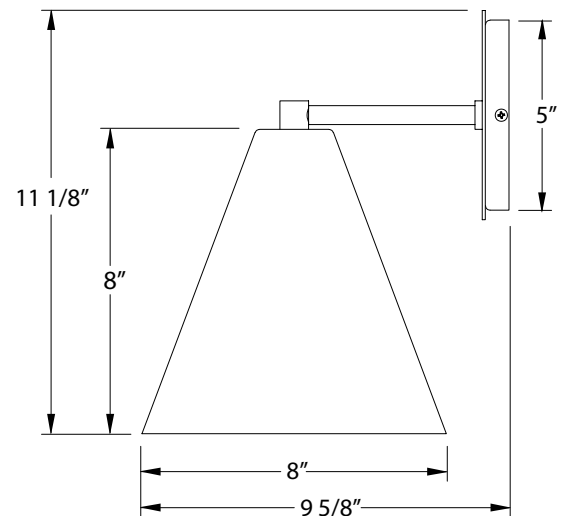

JOB/LOCATION

QUANTITY

DATE

NOTES