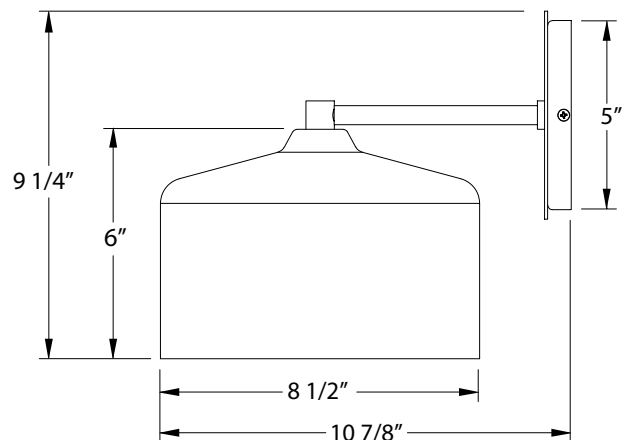

Shipping:

At Montclair Light Works we proudly manufacture, assemble, and ship your lamp within 7-13 business days from our factory in Montclair CA.