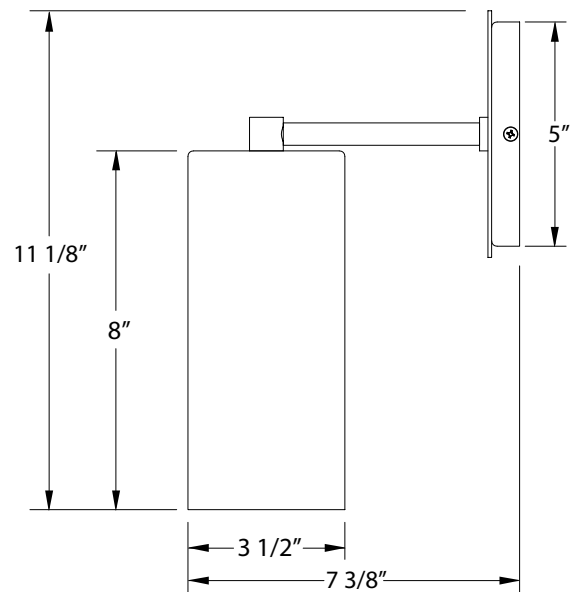

Shipping:

At Montclair Light Works we proudly manufacture, assemble, and ship your lamp within 7-13 business days from our factory in Montclair CA.