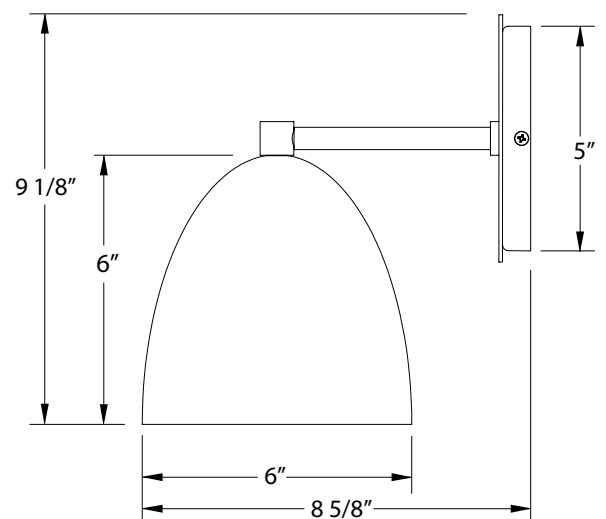

Shipping:

At Montclair Light Works we proudly manufacture, assemble, and ship your lamp within 7-13 business days from our factory in Montclair CA.