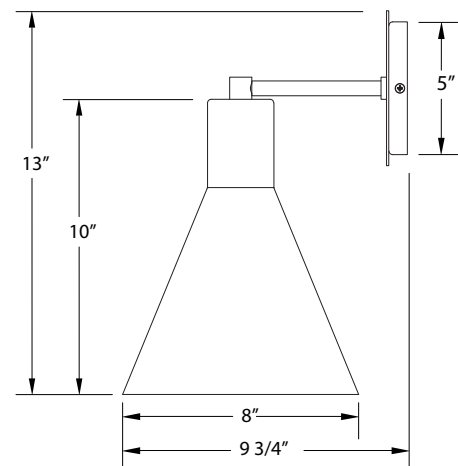

JOB/LOCATION

QUANTITY

DATE

NOTES