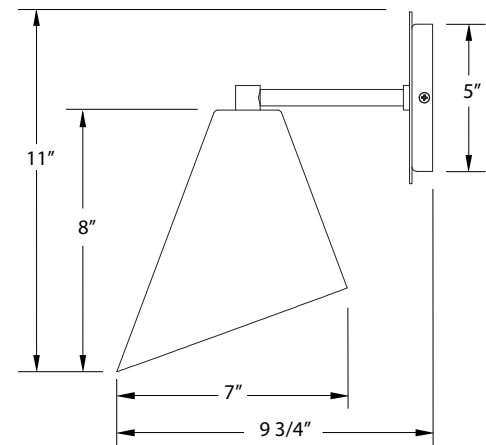

JOB/LOCATION

QUANTITY

DATE

NOTES