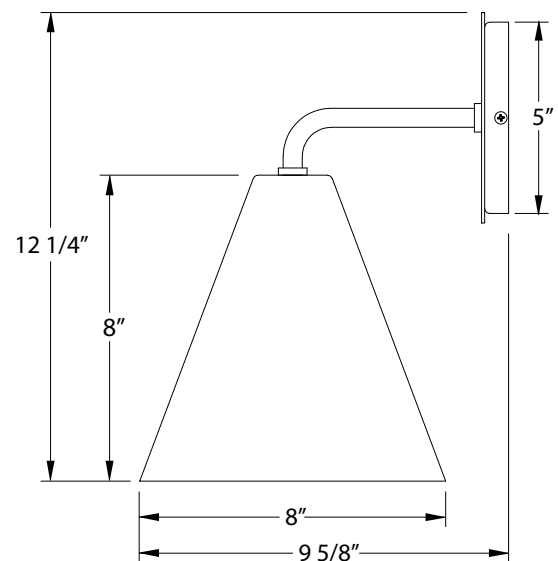

Shipping:

At Montclair Light Works we proudly manufacture, assemble, and ship your lamp within 7-13 business days from our factory in Montclair CA.