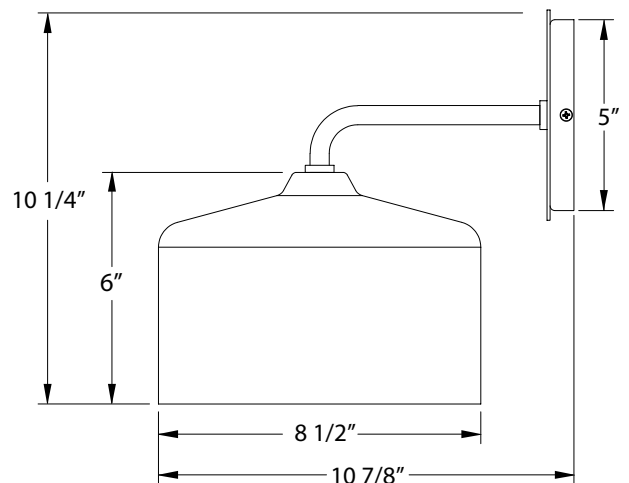

Shipping:

At Montclair Light Works we proudly manufacture, assemble, and ship your lamp within 7-13 business days from our factory in Montclair CA.