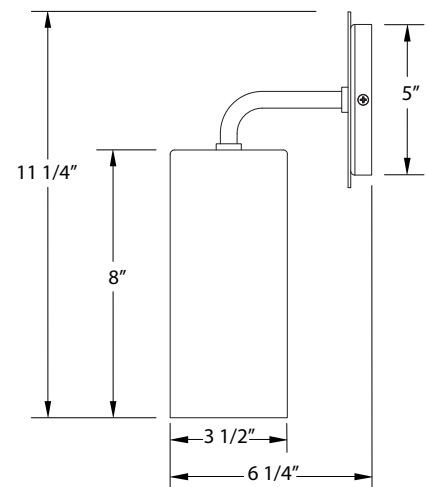

JOB/LOCATION

QUANTITY

DATE

NOTES