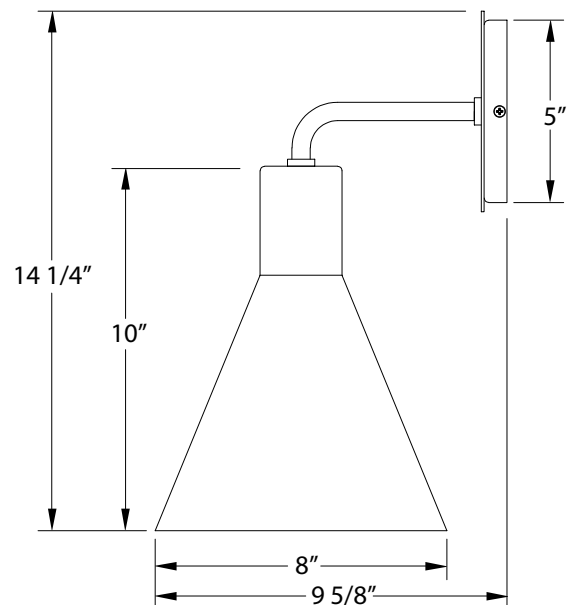

JOB/LOCATION

QUANTITY

DATE

NOTES