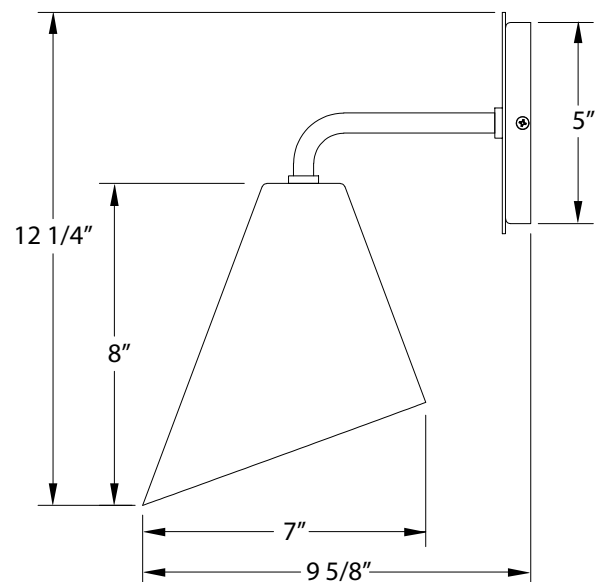

Shipping:

At Montclair Light Works we proudly manufacture, assemble, and ship your lamp within 7-13 business days from our factory in Montclair CA.