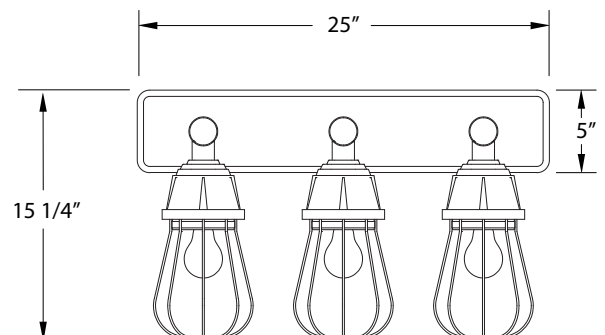

Shipping:

At Montclair Light Works we proudly manufacture, assemble, and ship your lamp within 7-13 business days from our factory in Montclair CA.