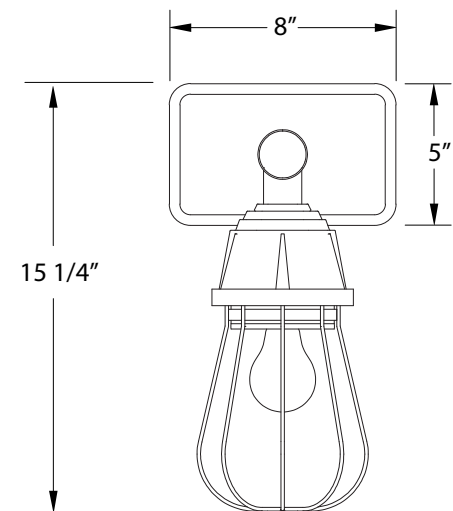

Shipping:

At Montclair Light Works we proudly manufacture, assemble, and ship your lamp within 7-13 business days from our factory in Montclair CA.