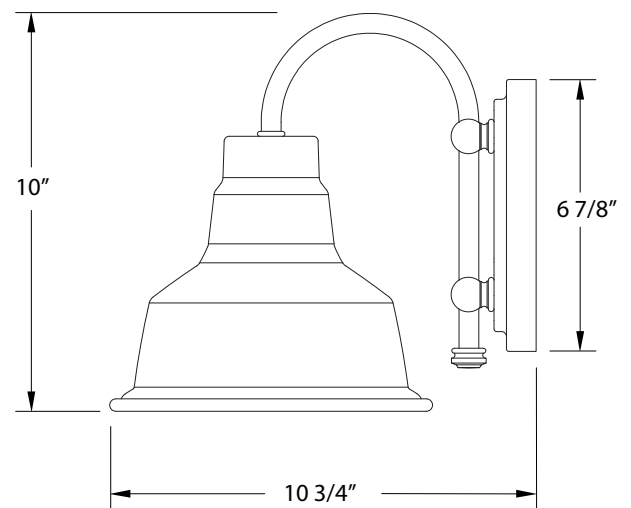

Shipping:

At Montclair Light Works we proudly manufacture, assemble, and ship your lamp within 7-13 business days from our factory in Montclair CA.