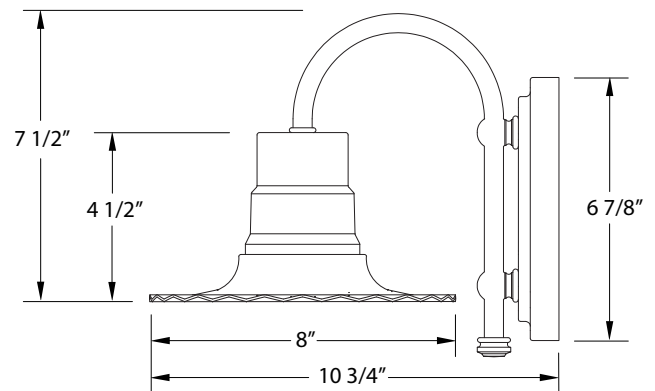

Shipping:

At Montclair Light Works we proudly manufacture, assemble, and ship your lamp within 7-13 business days from our factory in Montclair CA.