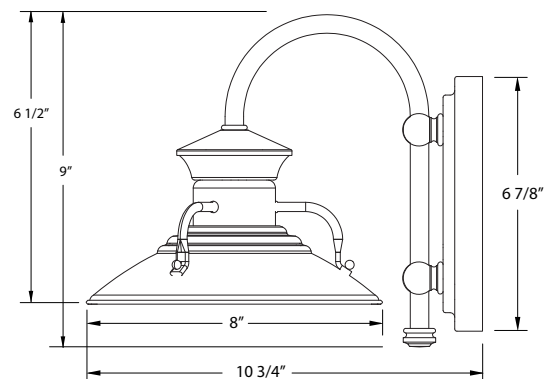

Shipping:

At Montclair Light Works we proudly manufacture, assemble, and ship your lamp within 7-13 business days from our factory in Montclair CA.