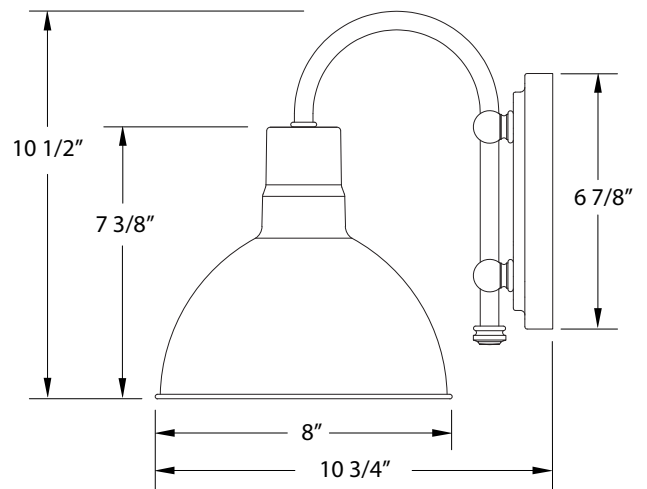

Shipping:

At Montclair Light Works we proudly manufacture, assemble, and ship your lamp within 7-13 business days from our factory in Montclair CA.