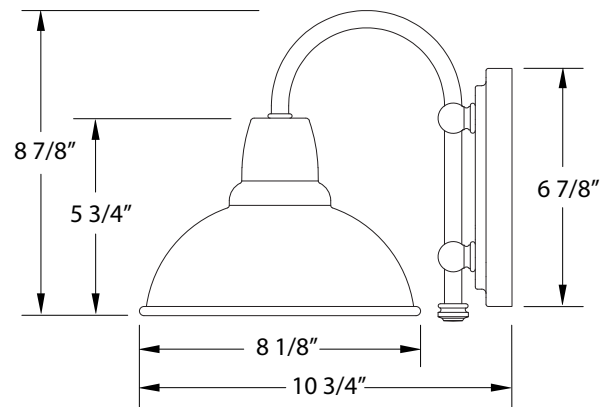

Shipping:

At Montclair Light Works we proudly manufacture, assemble, and ship your lamp within 7-13 business days from our factory in Montclair CA.