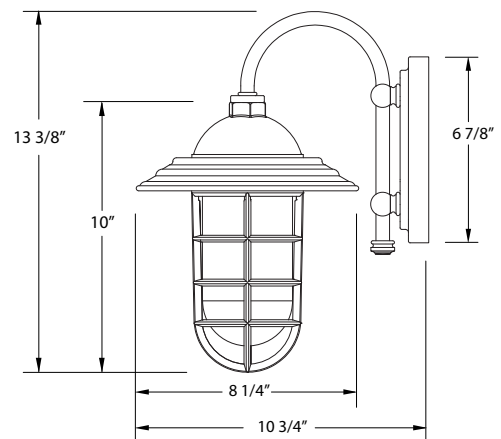

Shipping:

At Montclair Light Works we proudly manufacture, assemble, and ship your lamp within 7-13 business days from our factory in Montclair CA.