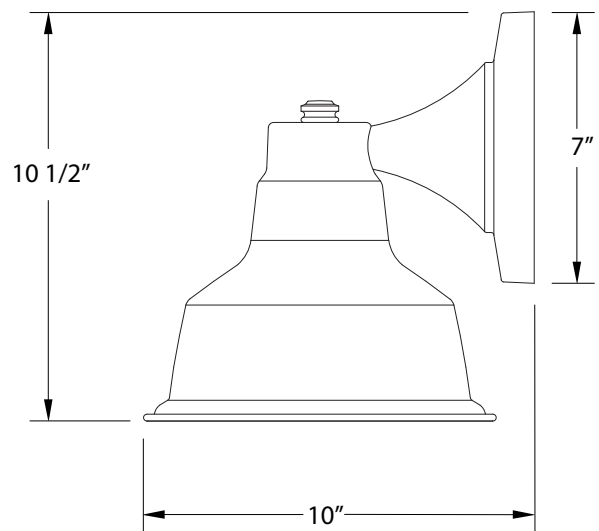

Shipping:

At Montclair Light Works we proudly manufacture, assemble, and ship your lamp within 7-13 business days from our factory in Montclair CA.