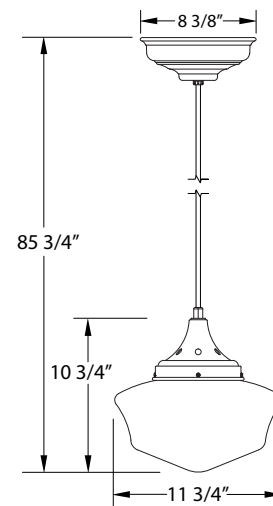

JOB/LOCATION

QUANTITY

DATE

NOTES