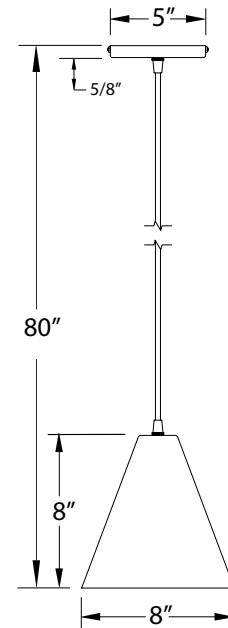

Shipping:

At Montclair Light Works we proudly manufacture, assemble, and ship your lamp within 7-13 business days from our factory in Montclair CA.