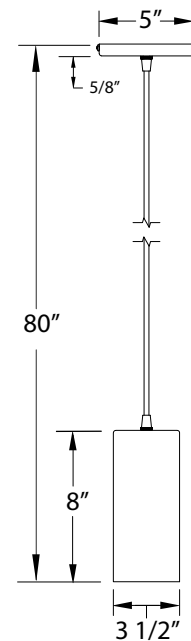

JOB/LOCATION

QUANTITY

DATE

NOTES