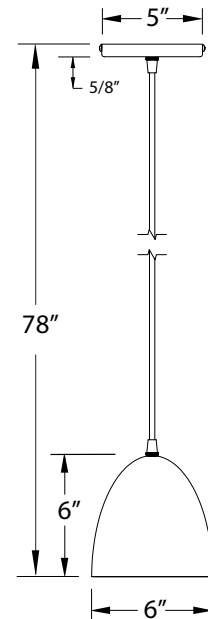

Shipping:

At Montclair Light Works we proudly manufacture, assemble, and ship your lamp within 7-13 business days from our factory in Montclair CA.