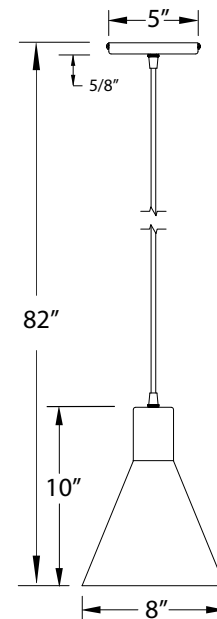

Shipping:

At Montclair Light Works we proudly manufacture, assemble, and ship your lamp within 7-13 business days from our factory in Montclair CA.