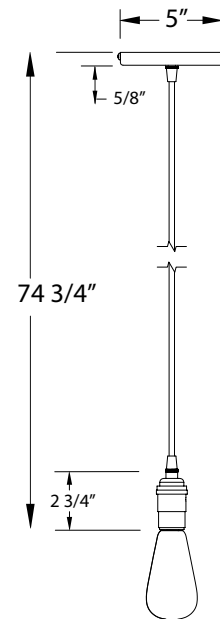

JOB/LOCATION

QUANTITY

DATE

NOTES