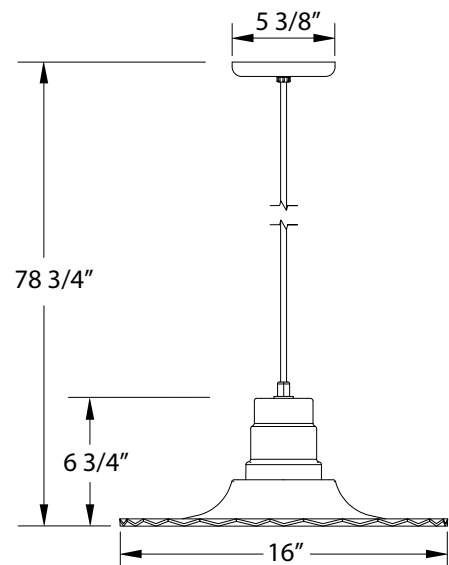

Shipping:

At Montclair Light Works we proudly manufacture, assemble, and ship your lamp within 7-13 business days from our factory in Montclair CA.