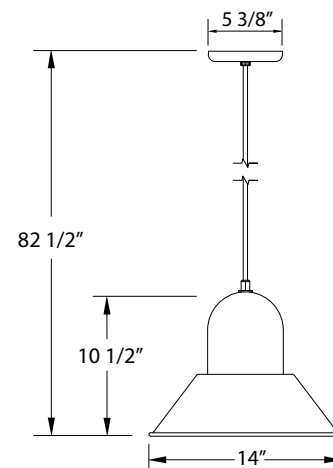

Shipping:

At Montclair Light Works we proudly manufacture, assemble, and ship your lamp within 7-13 business days from our factory in Montclair CA.