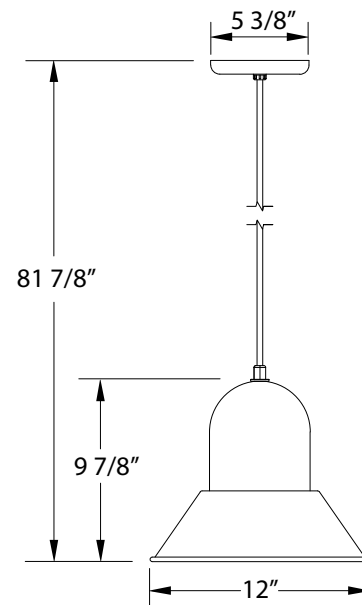

Shipping:

At Montclair Light Works we proudly manufacture, assemble, and ship your lamp within 7-13 business days from our factory in Montclair CA.