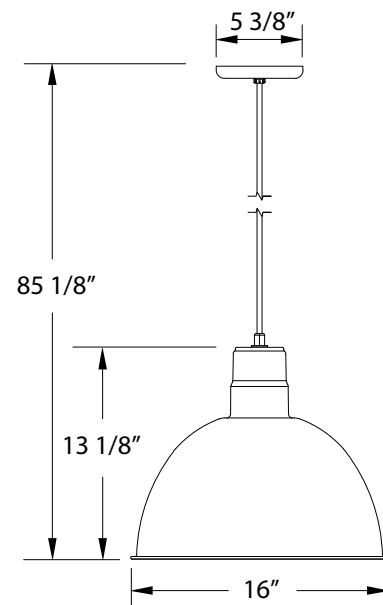

JOB/LOCATION

QUANTITY

DATE

NOTES