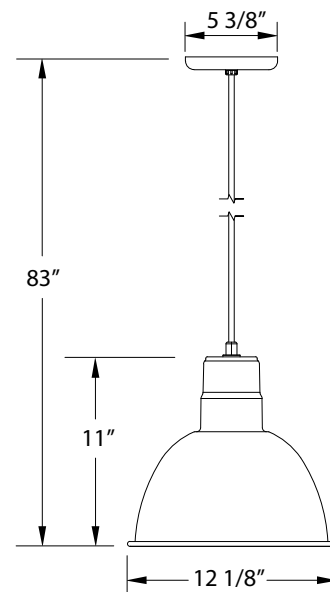

Shipping:

At Montclair Light Works we proudly manufacture, assemble, and ship your lamp within 7-13 business days from our factory in Montclair CA.