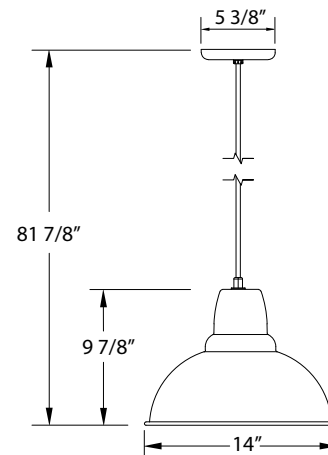

Shipping:

At Montclair Light Works we proudly manufacture, assemble, and ship your lamp within 7-13 business days from our factory in Montclair CA.