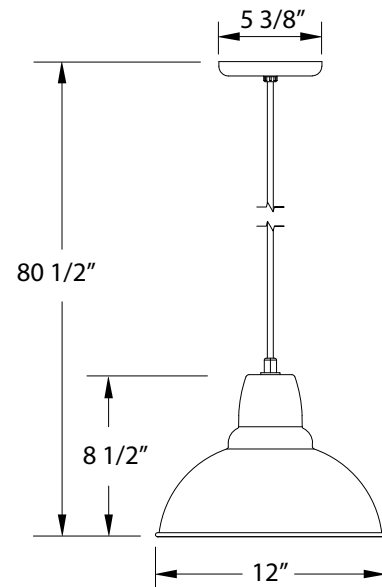

JOB/LOCATION

QUANTITY

DATE

NOTES