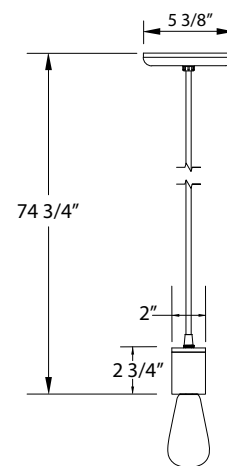

JOB/LOCATION

QUANTITY

DATE

NOTES