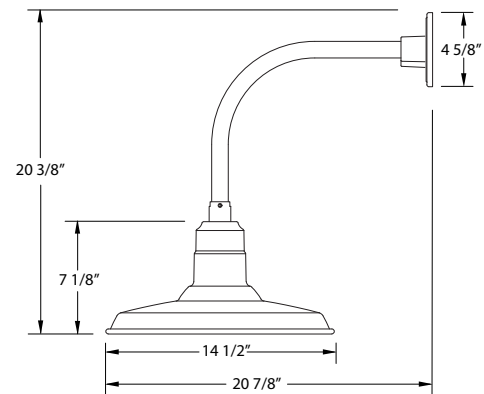

JOB/LOCATION

QUANTITY

DATE

NOTES