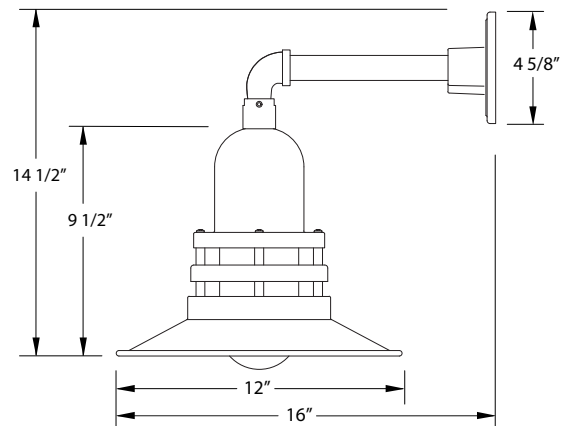

JOB/LOCATION

QUANTITY

DATE

NOTES