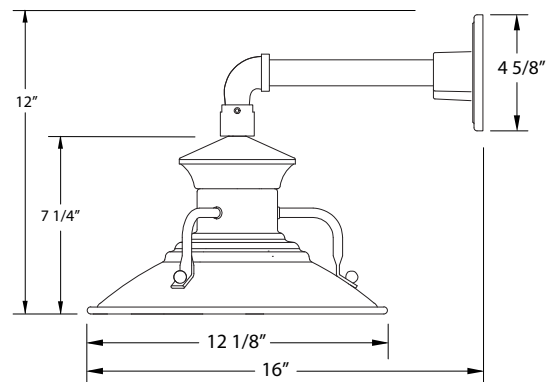

Shipping:

At Montclair Light Works we proudly manufacture, assemble, and ship your lamp within 7-13 business days from our factory in Montclair CA.