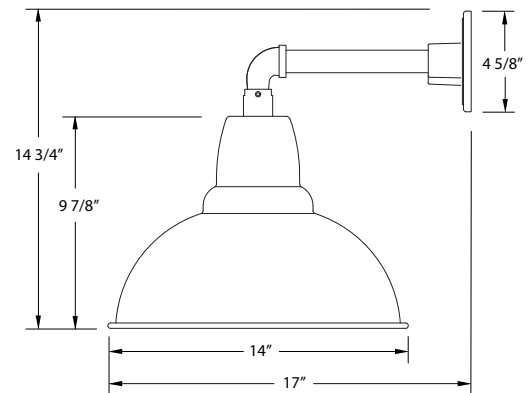

Shipping:

At Montclair Light Works we proudly manufacture, assemble, and ship your lamp within 7-13 business days from our factory in Montclair CA.