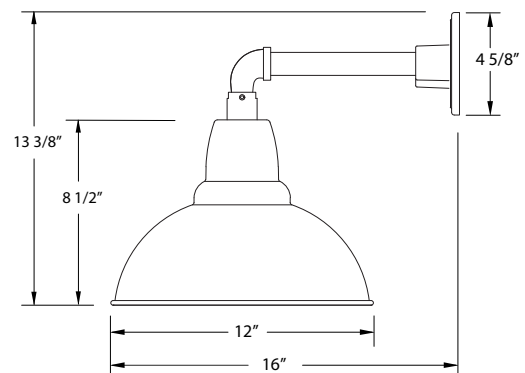

Shipping:

At Montclair Light Works we proudly manufacture, assemble, and ship your lamp within 7-13 business days from our factory in Montclair CA.