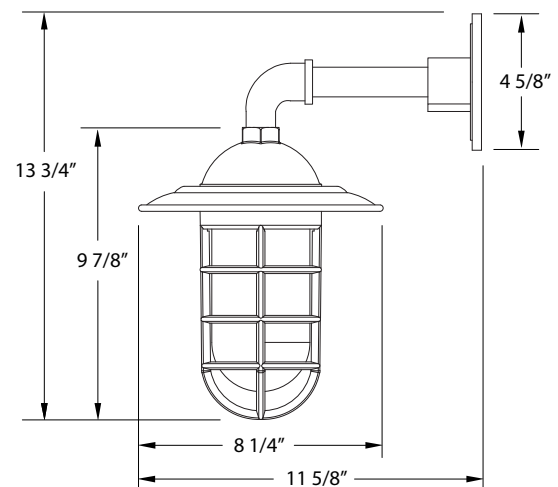

JOB/LOCATION

QUANTITY

DATE

NOTES