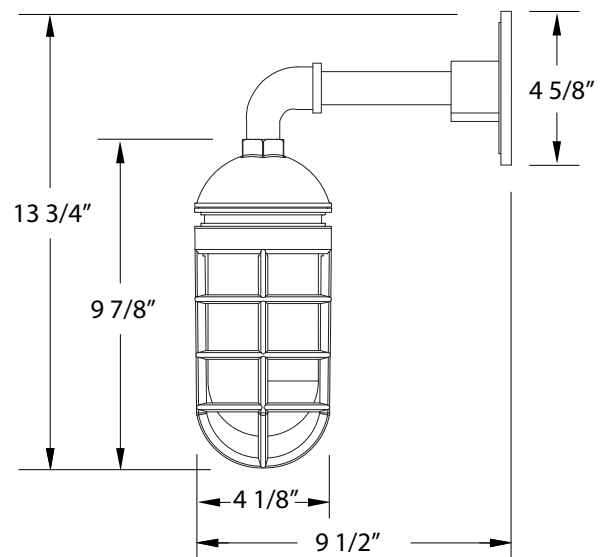

JOB/LOCATION

QUANTITY

DATE

NOTES