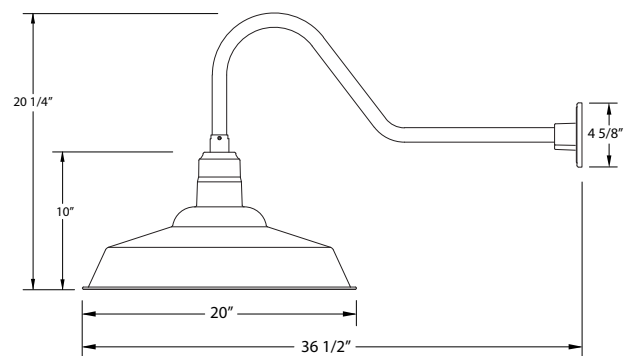

Shipping:

At Montclair Light Works we proudly manufacture, assemble, and ship your lamp within 7-13 business days from our factory in Montclair CA.