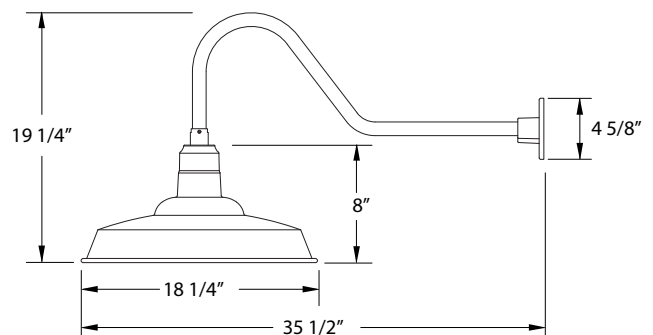

Shipping:

At Montclair Light Works we proudly manufacture, assemble, and ship your lamp within 7-13 business days from our factory in Montclair CA.