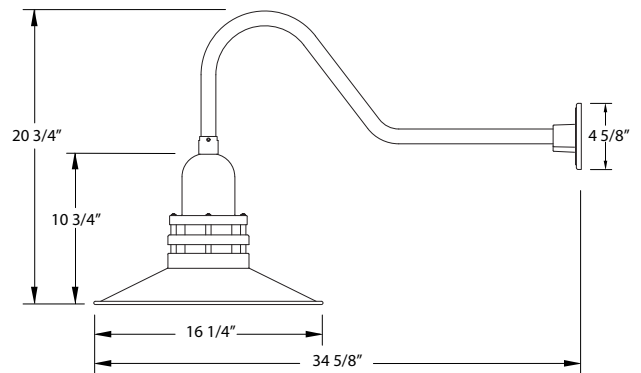

JOB/LOCATION

QUANTITY

DATE

NOTES