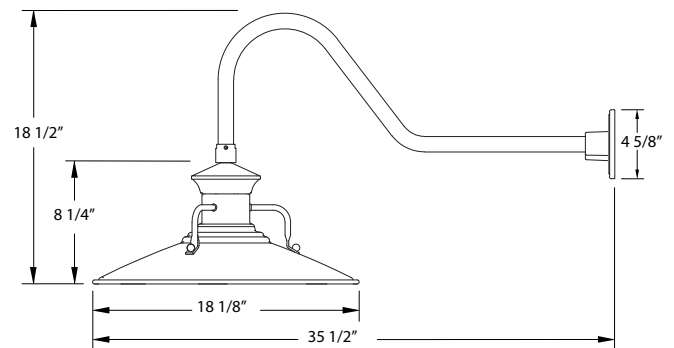

JOB/LOCATION

QUANTITY

DATE

NOTES