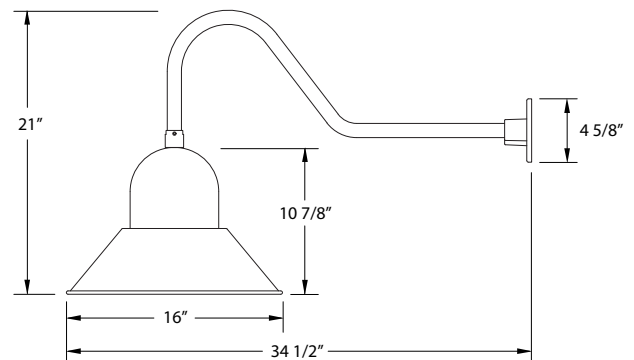

Shipping:

At Montclair Light Works we proudly manufacture, assemble, and ship your lamp within 7-13 business days from our factory in Montclair CA.