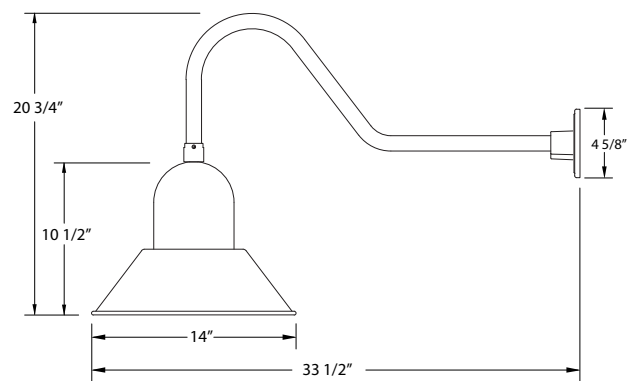

JOB/LOCATION

QUANTITY

DATE

NOTES