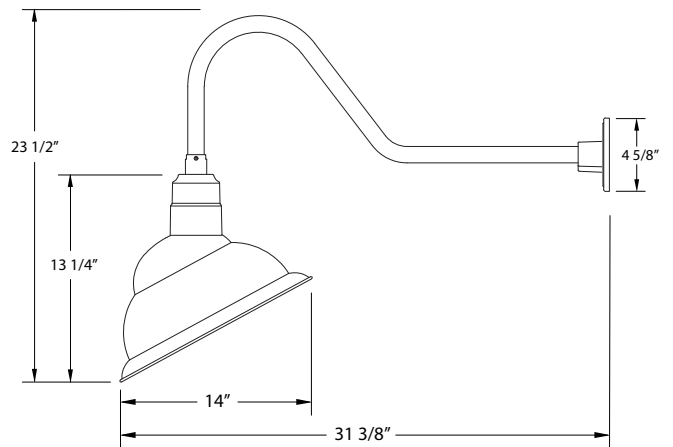

Shipping:

At Montclair Light Works we proudly manufacture, assemble, and ship your lamp within 7-13 business days from our factory in Montclair CA.