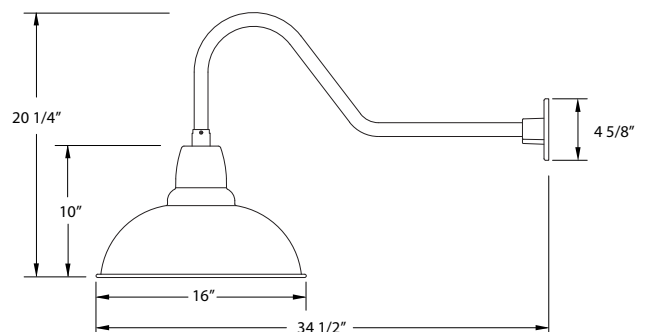

Shipping:

At Montclair Light Works we proudly manufacture, assemble, and ship your lamp within 7-13 business days from our factory in Montclair CA.